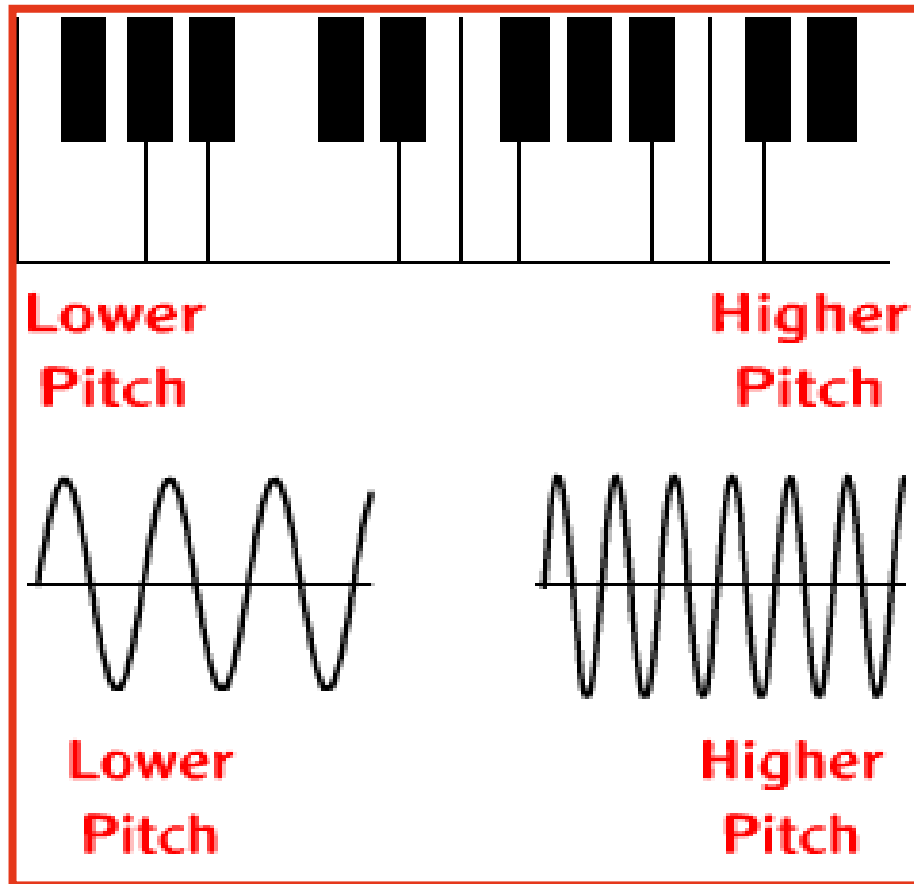

God has a musical Spirit!

WORSHIP

HIS PEOPLE SCHOOL OF
Worship

“ . . . music is the basic stuff of the universe . . . ”

Sound Waves:

WORSHIP

HIS PEOPLE SCHOOL OF
Worship

A normal ear can detect sounds ranging from 16 - 20 000 hertz